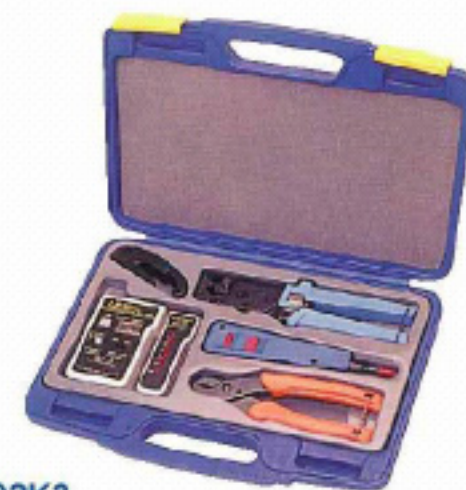

Tool Kit

BDL 110K6 Professional Network Tool Kits

BDL-110K6 Professional Network Tool Kits	
ITEM NO	DESCRIPTION
BDL-686R	CRIMP TOOL FOR 6P/8P PLUGS
BDL-110	PUNCH DOWN TOOL FOR 110 TYPE TERMINAL BLOCKS
BDL-7500B	UTP/STP, FLAT CABLE STRIPPER & CUTTER
BDL-501	CABLE CUTTER
PLUGS	8P8C*6 pcs + 6P6C *5 pcs
UTP1	CABLE TESTER: TESTS RJ-45-EIA 568A/568B(AT&T 258A), 10 BASE-T, TOKEN RING, RJ11/12 USOC AND COAXIAL BNC CABLES

BDL-4502
PUNCH DOWN TOOL FOR 110 TYPE
CRIMPING TOOL FOR 6P/8P
CABLE CUTTER UTP/STP STRIPPER
B251451 MULTI-NETWORK TESTER

BDL 110K7 Series Professional Network Tool Kits

BDL-	CRIMPING	STRIPPER	CUTTER	PD TOOL	BLADE	PLUGS
110K7	686R	7500B	501	110A	110B	8P8C*30 6P6C*30
110K71	686			110A	110B 66B	8P8C*30 6P6C*30
110K72	686R	7500B		110A	110B 66B	8P8C*30 6P6C*30