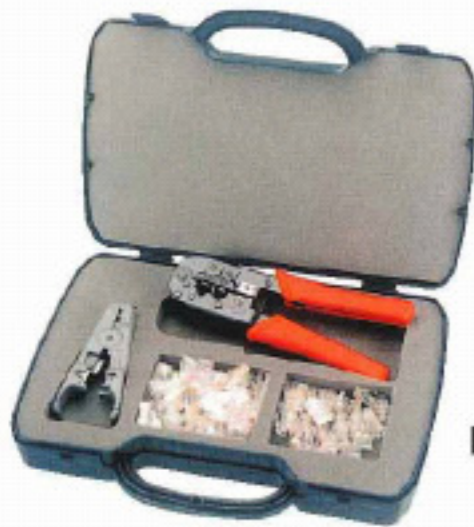

BHT-2568A

BHT-	CRIMPER	STRIPPER	PLUGS		
2568A	568	S501A	8P8C*30	6P6C*30	
2200A	2008R	S501A	8P8C*20	6P6C*30	4P4C*40