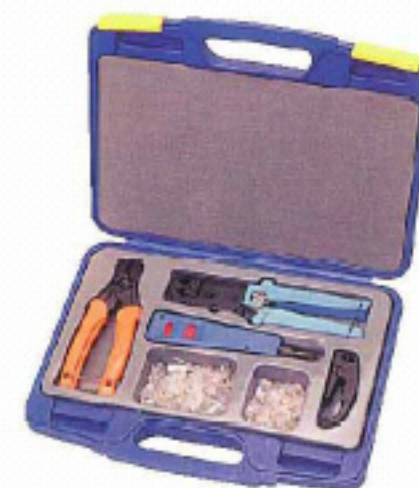

BDL-110K
CRIMPING TOOL FOR 6P/8P
CABLE CUTTER
PUNCH DOWN TOOL FOR 110 TYPE
UTP/STP STRIPPER
6P6C X 40 & 8P8C X 30 PLUG