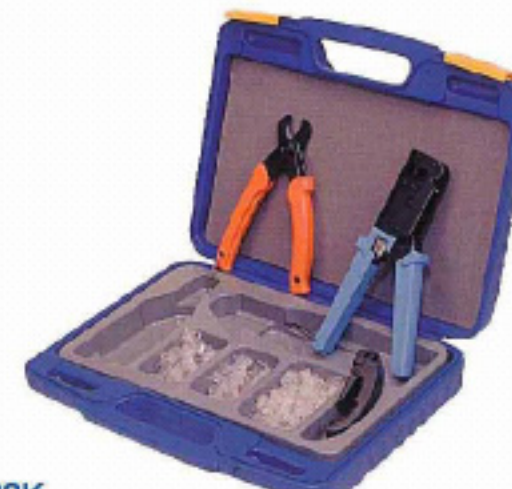

BDL-4502K3
PUNCH DOWN TOOL FOR 110 TYPE
CRIMPING TOOL FOR 6P/8P
CABLE CUTTER UTP/STP STRIPPER
B256651 LAN TESTER

BDL 110K8 Professional Network Tool Kits

BDL-110K8 Professional Network Tool Kits	
ITEM NO	DESCRIPTION
BDL-686R	CRIMP TOOL FOR 6P/8P PLUGS
BDL-604	CRIMP TOOL FOR 4P PLUGS
BDL-110	PUNCH DOWN TOOL FOR 110 TYPE TERMINAL BLOCKS
BDL-7500B	UTP/STP, FLAT CABLE STRIPPER & CUTTER
BDL-501	CABLE CUTTER
PLUGS	8P8C*40pcs+6P6C*40pcs+4P4C*40pcs

BDL-110K
CRIMPING TOOL FOR 6P/8P
CABLE CUTTER
PUNCH DOWN TOOL FOR 110 TYPE
UTP/STP STRIPPER
6P6C X 40 & 8P8C X 30 PLUG

BDL 110K63 Professional Network Tool Kits

BDL-110K63 Professional Network Tool Kits	
ITEM NO	DESCRIPTION
BDL-686R	CRIMP TOOL FOR 6P/8P PLUGS
BDL-110	Easy Stripper for UTP/STP Telecom Wire
BDL-C110A	PUNCH DOWN TOOL (BODY ONLY)
BDL-110B	Blade (FOR USE ON 110/88 TYPE)
BDL-66B	Blade (FOR USE ON 66 TYPE)
PLUGS	8P8C*30Pcs + 6P6C*30Pcs + Boots*24Pcs
UTP3	CABLE TESTER: TESTS RJ-45-EIA 568A/568B(AT&T 258A), 10 BASE-T, TOKEN RING, RJ11/12 USOC AND COAXIAL BNC CABLES