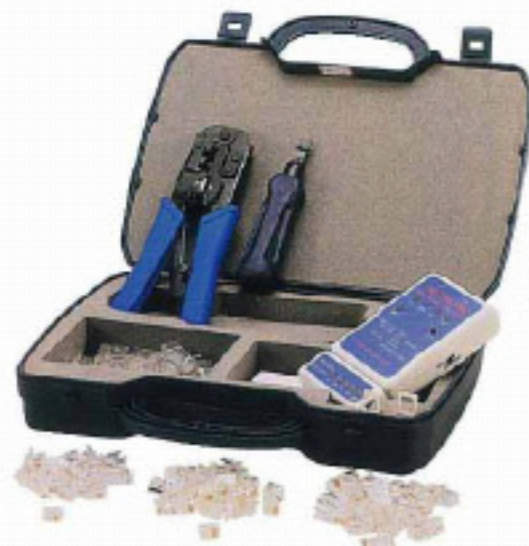

BHT-K3044

BHT	CRIMPER	PD TOOL	TESTER	PLUG		
K3044	N5684R	354B	CF-568	8P8C*30	6P6C*30	4P4C*30

Box Size : 297(L) x 197(W) x 60(H)mm