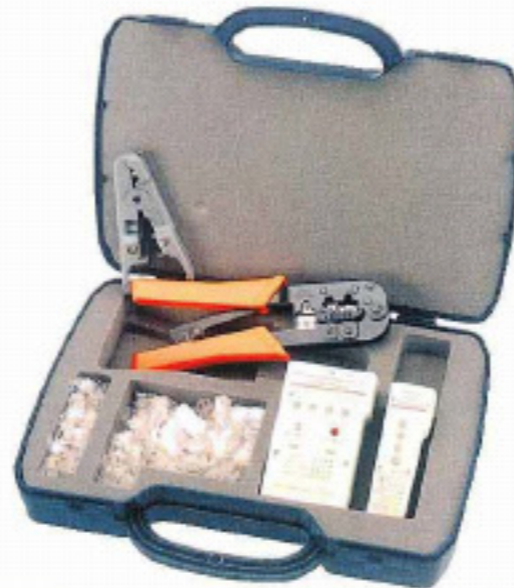

BHT-2568G

BHT-	CRIMPER	STRIPPER	PLUGS	OTHERS	
2568F	568R	S501A	8P8C*80	6P6C*30	TESTER
2568G	568R	S501A	8P8C*60		TESTER