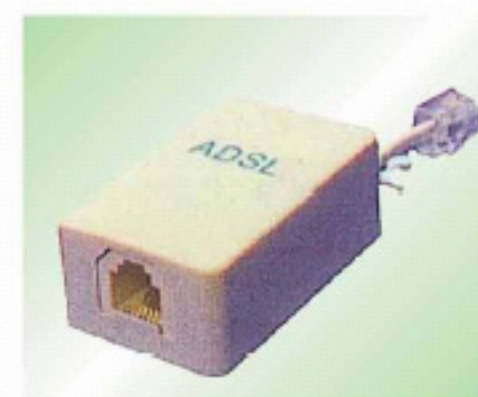

ADSL-006
UK Plug + Cable + US Jack

ADSL-007
UK Jack + Cable + US Jack

ADSL-008
US Jack x 3

ADSL-009
Italian Plug To Italian Socket with US Jack

ADSL-010
A) Belgium Plug / Jack+ US Jack
A) Belgium Plug / Jack+ US Jack (with series connection condensor & switch)
C) Belgium Plug / Jack+ US Jack

ADSL-011
Dutch Plug / Jack + US Jack

ADSL-014
US Plug + Cable + US Jack x 2

ADSL-018
Modular Plug To US Jack

ADSL-019
Finnish Plug / Jack + US Jack

ADSL-020 (mini Type)
US Plug + Cable + US Jack

ADSL-022A
US Jack x 2 + US Jack x 1 + US Plug / Plug Cable

ADSL-022B
US Jack x 2 + Cable + US Plug

ADSL-022C
US Jack + Cable + US Plug

ADSL-023
A) US Jack + US Jack
B) US Jack + Cable + US Plug

ADSL-024(face plate)
US Jack x 2

ADSL-025(face plate)
US Jack x 2

ADSL-027(face plate)
US Jack x 2