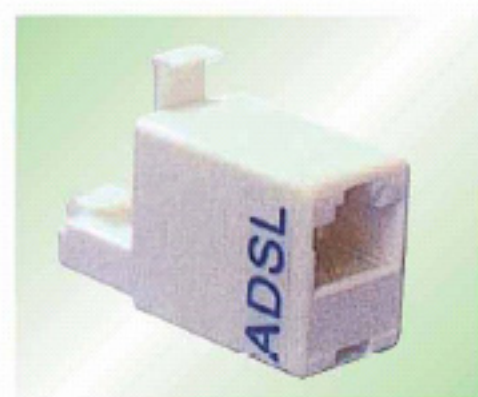

ADSL Pots Splitter & Extension Adaptor

ADSL-001
US Plug + Cable + US Jack

ADSL-002
UK Plug To US & UK Socket

ADSL-003
French Plug To French Socket With US Jack

ADSL-004
TAE Plug / Jack To US Jack

ADSL-005
US Jack + Cable + US Jack

ADSL-006
UK Plug + Cable + US Jack

ADSL-007
UK Jack + Cable + US Jack

ADSL-008
US Jack x 3

ADSL-009
Italian Plug To Italian Socket with US Jack

ADSL-010
A) Belgium Plug / Jack+ US Jack
A) Belgium Plug / Jack+ US Jack (with series connection condensor & switch)
C) Belgium Plug / Jack+ US Jack

ADSL-011
Dutch Plug / Jack + US Jack

ADSL-014
US Plug + Cable + US Jack x 2

ADSL-018
Modular Plug To US Jack

ADSL-019
Finnish Plug / Jack + US Jack

ADSL-020 (mini Type)
US Plug + Cable + US Jack

ADSL-022A
US Jack x 2 + US Jack x 1 + US Plug / Plug Cable