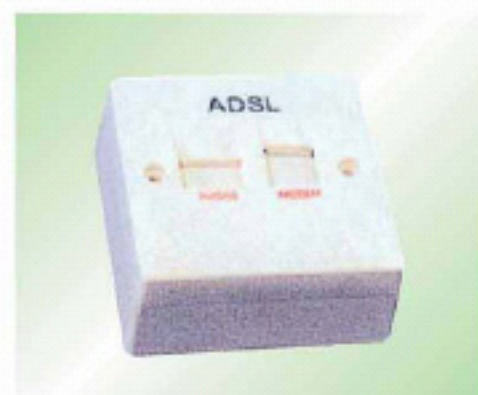

ADSL-011
Dutch Plug / Jack + US Jack

ADSL-014
US Plug + Cable + US Jack x 2

ADSL-018
Modular Plug To US Jack

ADSL-019
Finnish Plug / Jack + US Jack

ADSL-020 (mini Type)
US Plug + Cable + US Jack

ADSL-022A
US Jack x 2 + US Jack x 1 + US Plug / Plug Cable

ADSL-022B
US Jack x 2 + Cable + US Plug

ADSL-022C
US Jack + Cable + US Plug

ADSL-023
A) US Jack + US Jack
B) US Jack + Cable + US Plug

ADSL-024(face plate)
US Jack x 2

ADSL-025(face plate)
US Jack x 2

ADSL-027(face plate)
US Jack x 2

ADSL-028(65 X 65mm)
US Jack + UK Jack

ADSL-029(85 X 85mm)
US Jack + UK Jack

ADSL-030(85 X 85mm)
US Jack x 2