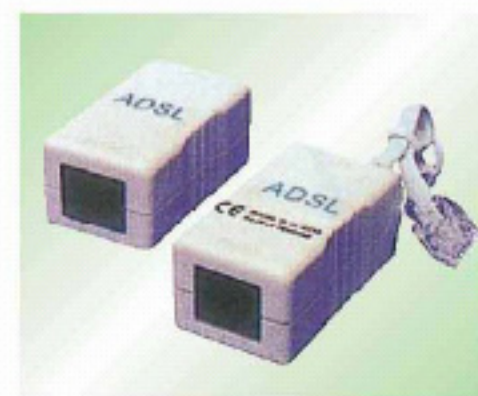

ADSL-006
UK Plug + Cable + US Jack

ADSL-007
UK Jack + Cable + US Jack

ADSL-008
US Jack x 3

ADSL-009
Italian Plug To Italian Socket with US Jack

ADSL-010
A) Belgium Plug / Jack+ US Jack
A) Belgium Plug / Jack+ US Jack (with series connection condensor & switch)
C) Belgium Plug / Jack+ US Jack

ADSL-011
Dutch Plug / Jack + US Jack

ADSL-014
US Plug + Cable + US Jack x 2

ADSL-018
Modular Plug To US Jack

ADSL-019
Finnish Plug / Jack + US Jack

ADSL-020 (mini Type)
US Plug + Cable + US Jack

ADSL-022A
US Jack x 2 + US Jack x 1 + US Plug / Plug Cable

ADSL-022B
US Jack x 2 + Cable + US Plug

ADSL-022C
US Jack + Cable + US Plug

ADSL-023
A) US Jack + US Jack
B) US Jack + Cable + US Plug

ADSL-024(face plate)
US Jack x 2

ADSL-025(face plate)
US Jack x 2

ADSL-027(face plate)
US Jack x 2