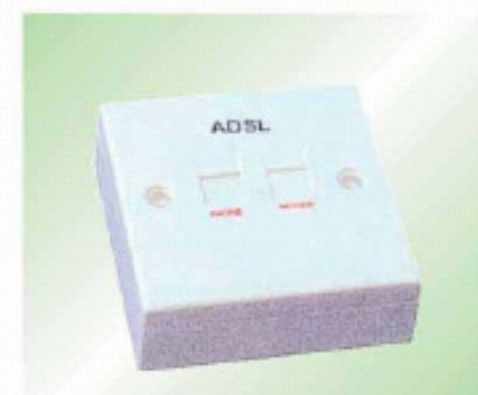

ADSL-011
Dutch Plug / Jack + US Jack

ADSL-014
US Plug + Cable + US Jack x 2

ADSL-018
Modular Plug To US Jack

ADSL-019
Finnish Plug / Jack + US Jack

ADSL-020 (mini Type)
US Plug + Cable + US Jack

ADSL-022A
US Jack x 2 + US Jack x 1 + US Plug / Plug Cable

ADSL-022B
US Jack x 2 + Cable + US Plug

ADSL-022C
US Jack + Cable + US Plug

ADSL-023
A) US Jack + US Jack
B) US Jack + Cable + US Plug

ADSL-024(face plate)
US Jack x 2

ADSL-025(face plate)
US Jack x 2

ADSL-027(face plate)
US Jack x 2

ADSL-028(65 X 65mm)
US Jack + UK Jack

ADSL-029(85 X 85mm)
US Jack + UK Jack

ADSL-030(85 X 85mm)
US Jack x 2