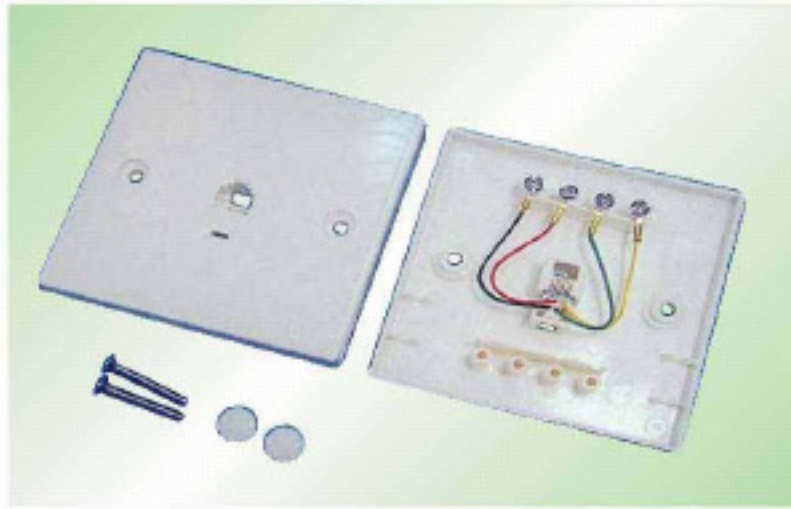

Telephone Accessories

503A-1 1Port

- ◆ 1 Port face plate for Telephone (86 x 86mm)
- ◆ Connection: RJ-11 6P4C
- + 2 pcs screws
- + 2 pcs screws cover

Specification:

Materials : UL94V-0 ABS
Available color : White
Size : 86mm x 86mm

503A-2 2Port

- ◆ 2 Port face plate for Telephone (86 x 86mm)
- ◆ Connection: RJ-11 6P4C
- + 2 pcs screws
- + 2 pcs screws cover

Specification:

Materials : UL94V-0 ABS
Available color : White
Size : 86mm x 86mm

No.333 1Port

- ◆ Wall Jack for Telephone
- ◆ Size: 6p4c/6p6c
- ◆ Shutter design

Specification:

Materials : UL94V-0 ABS
Available color : White
Size : 86mm x 86mm

NO.468SS

468SS SUPER MINI SURFACE JACK
-4C -6C