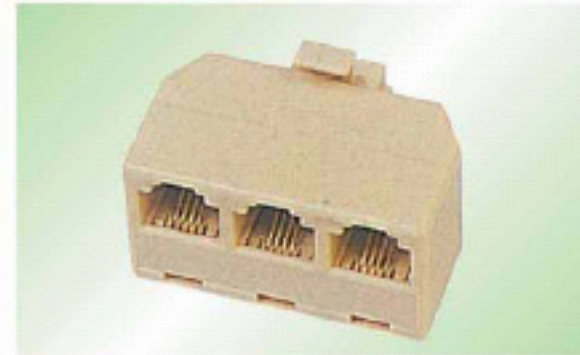

503A-2 2Port

- ◆ 2 Port face plate for Telephone (86 x 86mm)
- ◆ Connection: RJ-11 6P4C
- + 2 pcs screws
- + 2 pcs screws cover

Specification:

Materials : UL94V-0 ABS
Available color : White
Size : 86mm x 86mm

6p2c /6p4c /6p6c

3 μ" /6 μ" /15 μ" /30 μ" /50 μ"

NO.86140

3PIN ARABIAN PLUG/US JACK

6p2c

3 μ" /6 μ" /15 μ" /30 μ" /50 μ"

NO.203

203 TRIPLEX ADAPTOR
-4C -6C

6p2c /6p4c /6p6c

3 μ" /6 μ" /15 μ" /30 μ" /50 μ"

NO.204

204 4-SOCKET ADAPTOR
-4C -6C -8C

6p2c /6p4c /6p6c

3 μ" /6 μ" /15 μ" /30 μ" /50 μ"

NO.780

780 MECHANICAL BELL RINGER