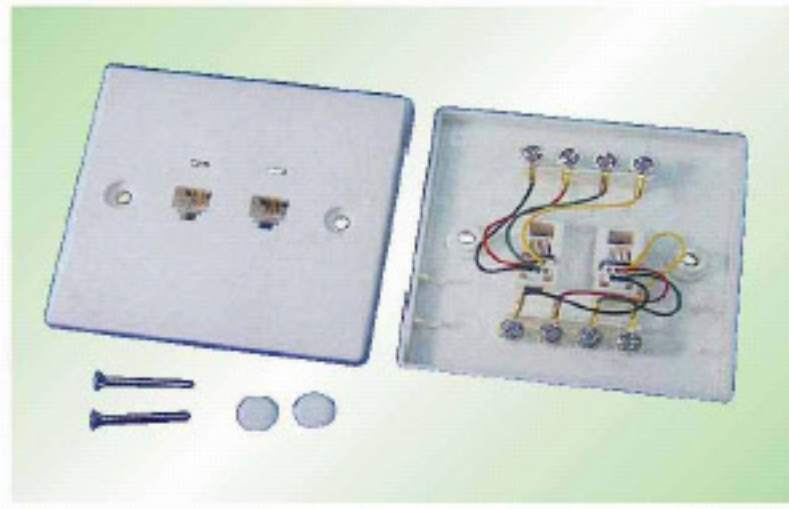

Telephone Accessories

503A-1 1Port

- ◆ 1 Port face plate for Telephone (86 x 86mm)
- ◆ Connection: RJ-11 6P4C
- + 2 pcs screws
- + 2 pcs screws cover

Specification:

Materials : UL94V-0 ABS
Available color : White
Size : 86mm x 86mm

503A-2 2Port

- ◆ 2 Port face plate for Telephone (86 x 86mm)
- ◆ Connection: RJ-11 6P4C
- + 2 pcs screws
- + 2 pcs screws cover

Specification:

Materials : UL94V-0 ABS
Available color : White
Size : 86mm x 86mm

No.333 1Port

- ◆ Wall Jack for Telephone
- ◆ Size: 6p4c/6p6c
- ◆ Shutter design

Specification:

Materials : UL94V-0 ABS
Available color : White
Size : 86mm x 86mm

NO.468SS

468SS SUPER MINI SURFACE JACK
-4C -6C