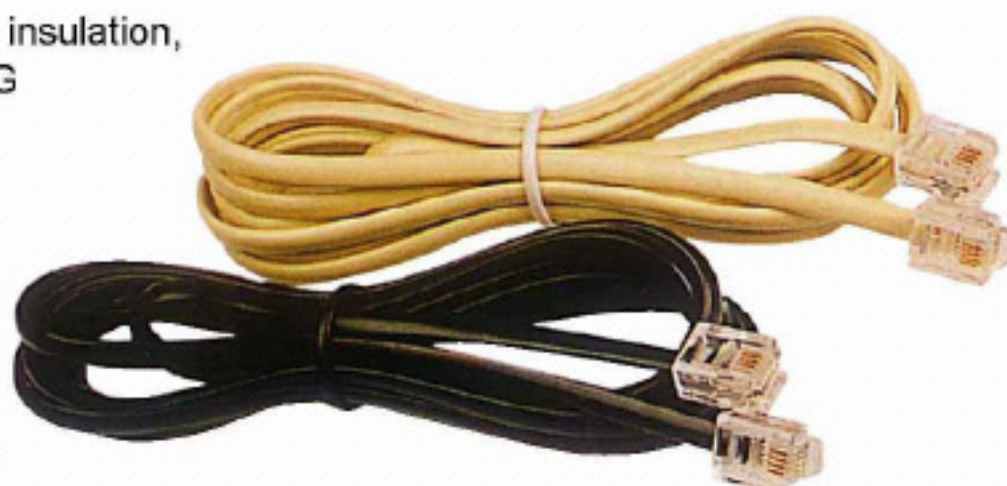

Telephone Accessories

KXUS-051

- ◆ Modular cord for extension connecting. Plug to plug.
- ◆ Length selectable.
- ◆ Cable: PVC jacket, PP / PVC insulation, conductor of 26/28/30/32AWG
- ◆ Housing materials: ABS / PC-94V-2 /94V-0
- ◆ Various color available.

6p2c /6p4c /6p6c
3 μ" /6 μ" /15 μ" /30 μ" /50 μ"

Flat Telephone Cable

Size: 28/30AWG X 2C/4C/6C/8C
Color: White / Ivory / Grey / Clear / Black

KXUS-052

- ◆ Modular coiled cord for extension connecting. Plug to plug.
- ◆ Length selectable.
- ◆ Cable: PVC jacket, PP / PVC insulation, conductor of 26/28/30/32AWG
- ◆ Housing materials: ABS / PC-94V-2 /94V-0
- ◆ Various color available.

4p4c /4p2c
3 μ" /6 μ" /15 μ" /30 μ" /50 μ"

KXUS-053

- ◆ Modular coiled cord for extension connecting, Plug to jack.
- ◆ Length selectable.
- ◆ Cable: PVC jacket, PP / PVC insulation, conductor of 26/28/30/32AWG
- ◆ Housing materials: ABS / PC-94V-2 /94V-0
- ◆ Various color available.

6p2c /6p4c /6p6c
3 μ" /6 μ" /15 μ" /30 μ" /50 μ"

KXUS-054

- ◆ Modular cord for extension connecting, Plug to dual jack.
- ◆ Length selectable.
- ◆ Cable: PVC jacket, PP / PVC insulation, conductor of 26/28/30/32AWG
- ◆ Housing materials: ABS / PC-94V-2 /94V-0
- ◆ Various color available.